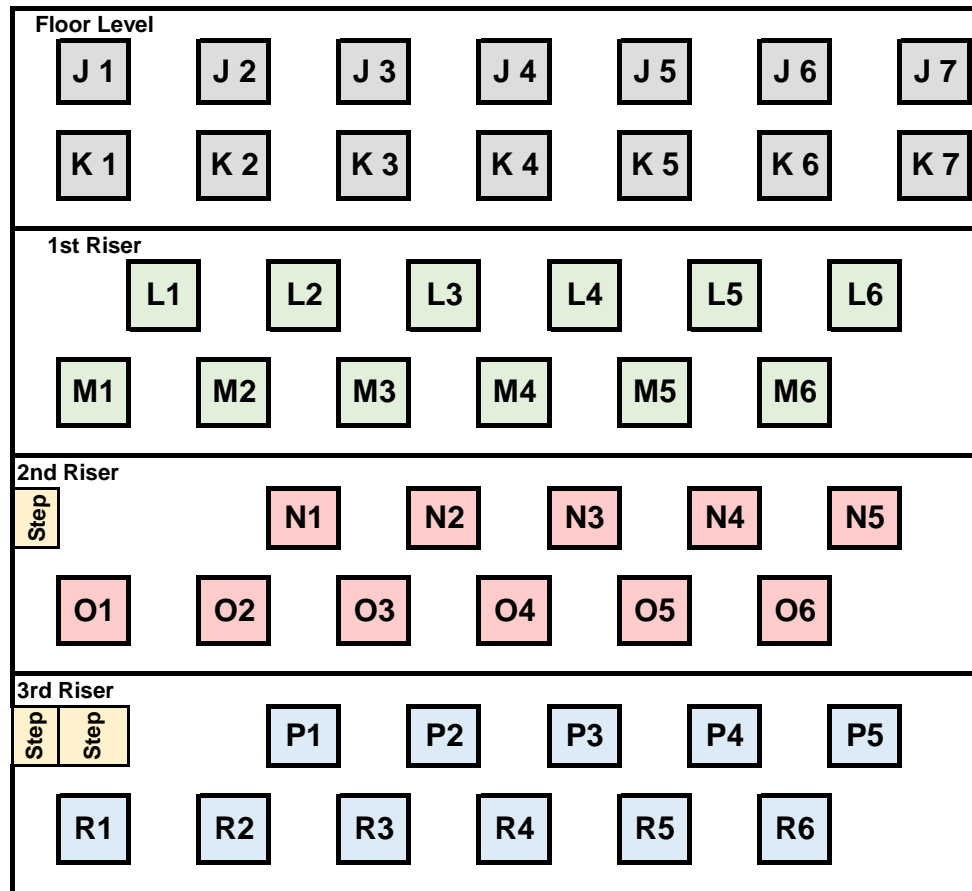

Theater Seating: All Performances

Diagram does not show seat availability

STAGE

No more than 7 in a row

95 Total Seats

Entrance To Main Hall