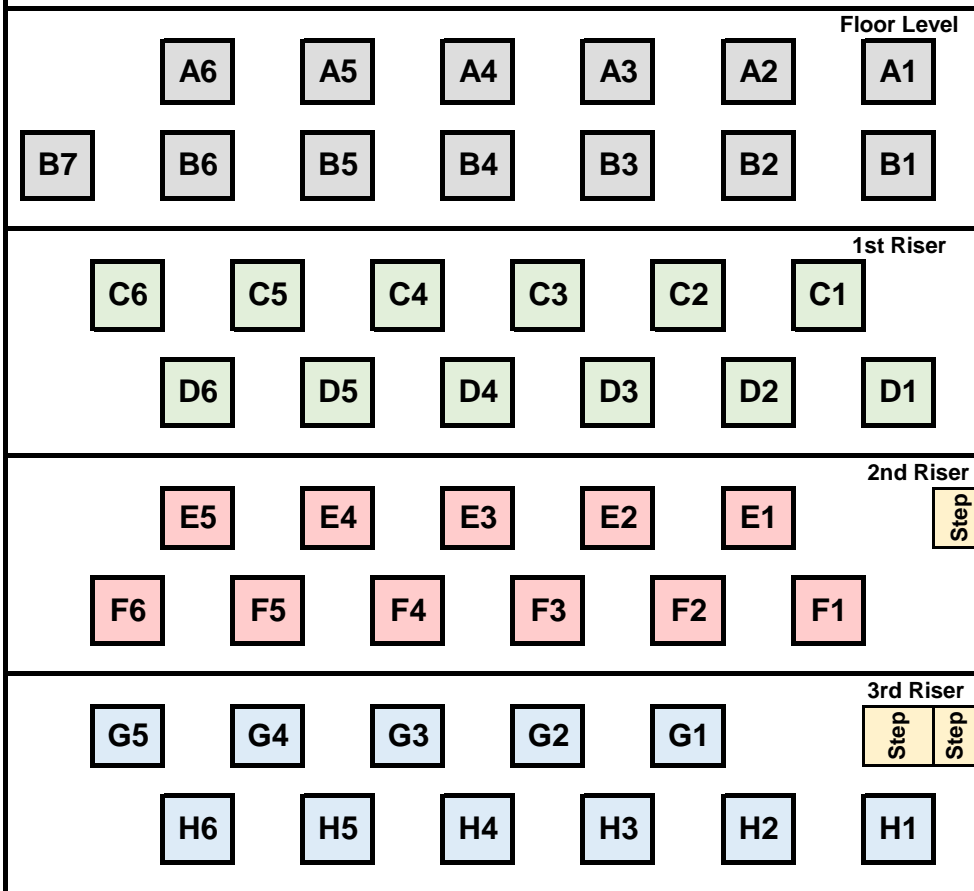

Theater Seating: All Performances

Diagram does not show seat availability

STAGE

No more than 7 in a row

95 Total Seats

Entrance To Main Hall